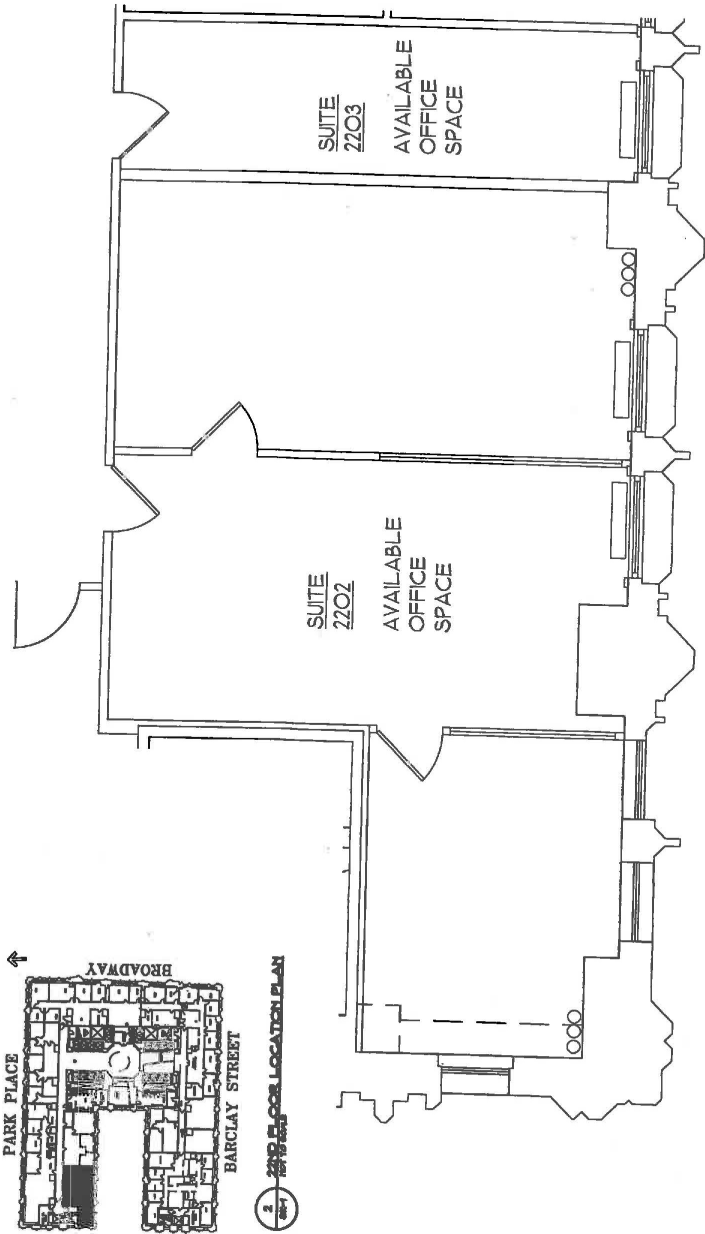

233 BROADWAY

233 Broadway, New York, NY 10279

FLOOR

22

Portion Floor Plan
1,488 SF

THE LAWRENCE GROUP

45 BROADWAY, FLOOR 25, NEW YORK, NY 10006

T 212.363.3939 F 646.723.3783