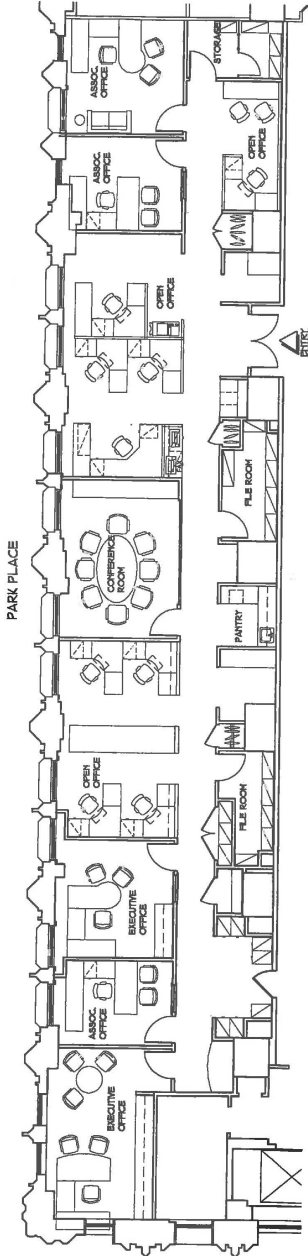

233 BROADWAY

233 Broadway, New York, NY 10279

FLOOR

18

Portion Floor Plan
5,133 SF

THE LAWRENCE GROUP

45 BROADWAY, FLOOR 25, NEW YORK, NY 10006

T 212.363.3939 F 646.723.3783