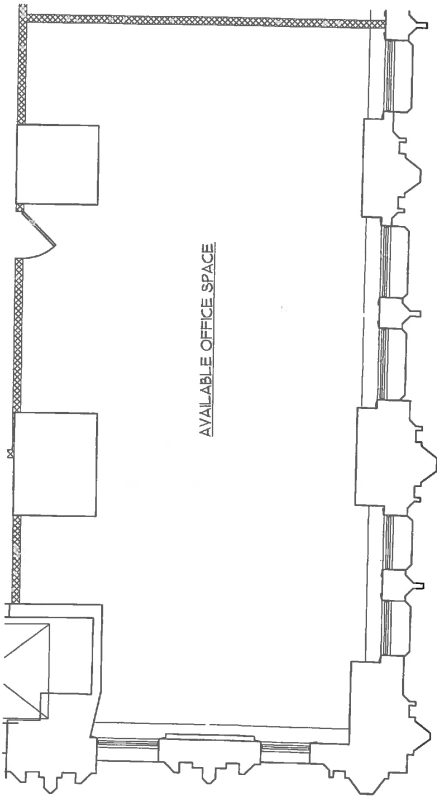

233 BROADWAY

233 Broadway, New York, NY 10279

FLOOR

17

Portion Plan
1,695 SF

THE LAWRENCE GROUP

45 BROADWAY, FLOOR 25, NEW YORK, NY 10006

T 212.363.3939 F 646.723.3783