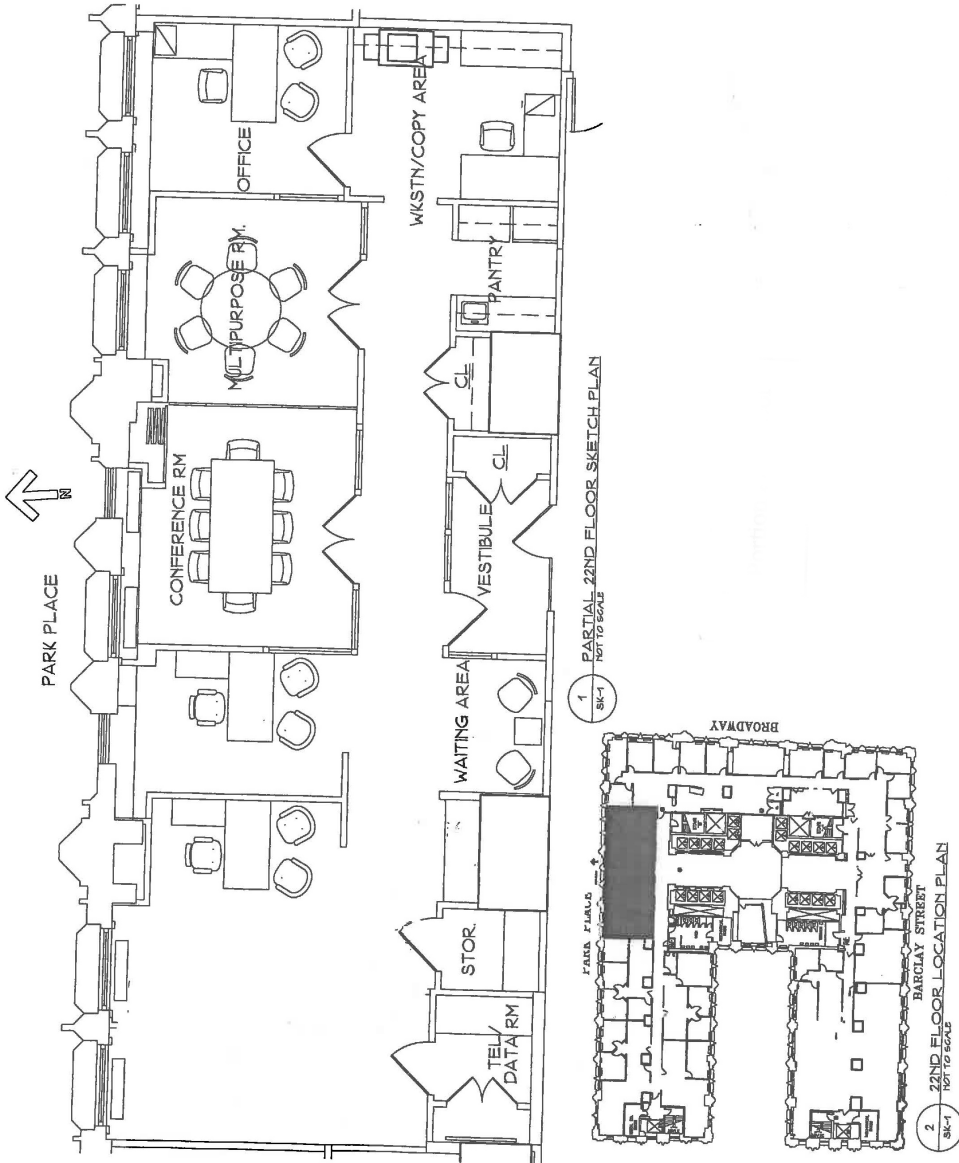

233 BROADWAY

233 Broadway, New York, NY 10279

FLOOR

22

Portion Floor Plan
2,364 SF

THE LAWRENCE GROUP

45 BROADWAY, FLOOR 25, NEW YORK, NY 10006

T 212.363.3939 F 646.723.3783