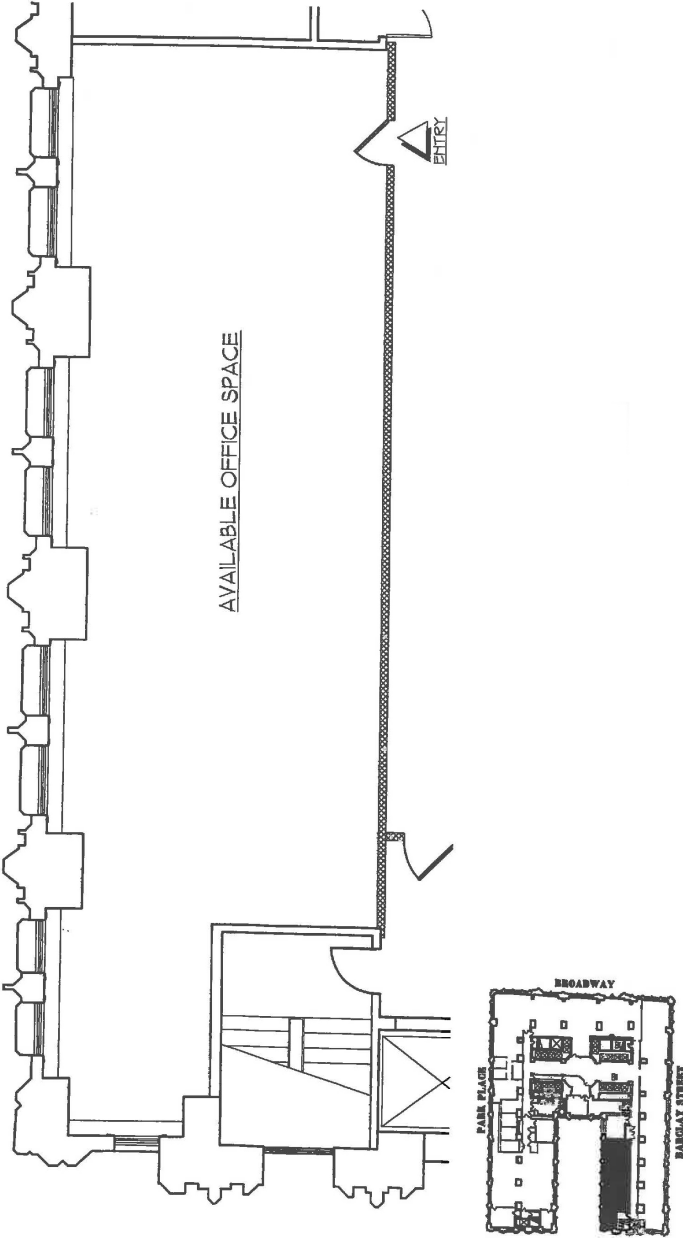

# 233 BROADWAY

233 Broadway, New York, NY 10279

FLOOR

# 17

Portion Floor Plan  
2,370 SF

THE LAWRENCE GROUP

45 BROADWAY, FLOOR 25, NEW YORK, NY 10006

T 212.363.3939 F 646.723.3783

TLGREALTY.COM

All information contained herein is from sources deemed reliable but is submitted without any representation or warranty as to its accuracy and is subject to errors and omissions of any kind. Changes in rental, terms or other conditions, including without limitation prior leasing or withdrawal without notice. This presentation is for information purposes only and under no circumstances whatsoever is to be deemed a contract, note, memorandum or any other form of binding commitment.